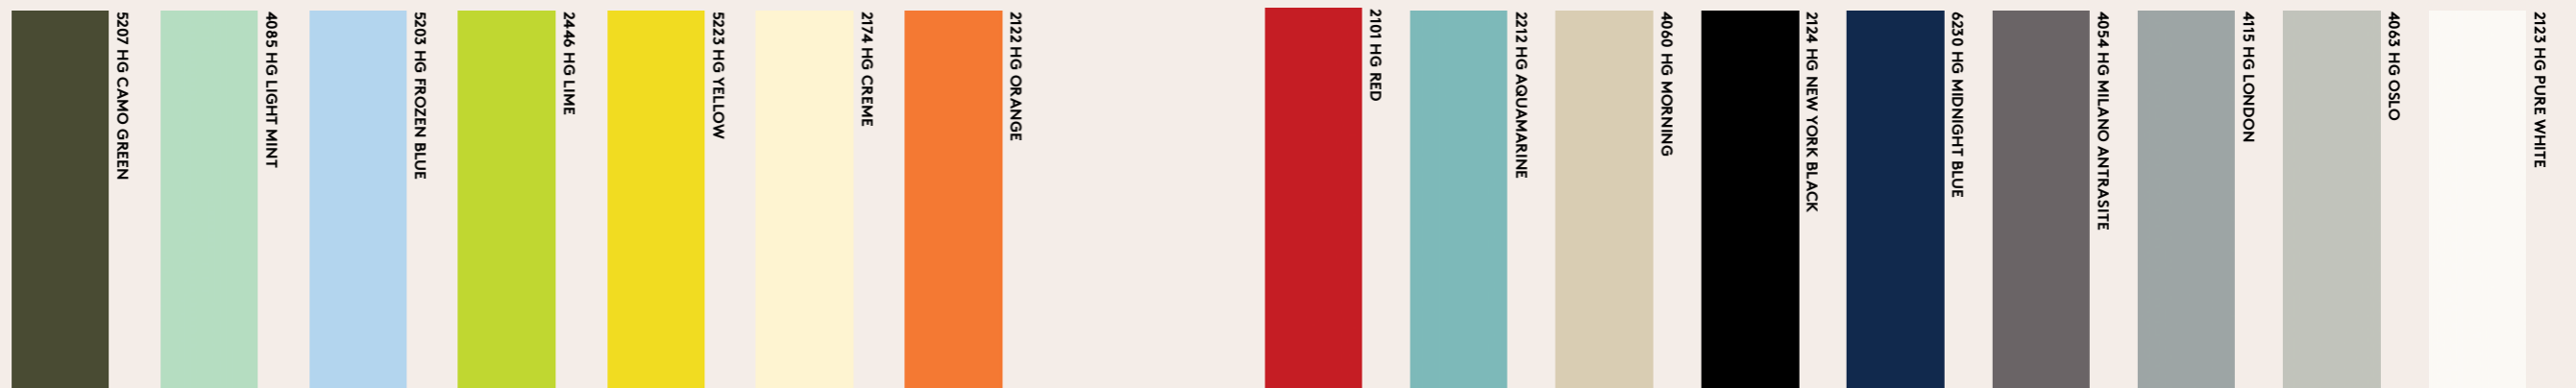

Farger høyglans

GLANSFULLT FOR ENHVER SMAK!

For kreative sjeler som tør å være ekspressive kan vi tilby disse friske høyglansede fargene! Det er lett å kombinere dekorer fra Colour Collection høyglans med de andre kolleksjonene, men merk at panelene kommer med 1,8 mm fugebredde!